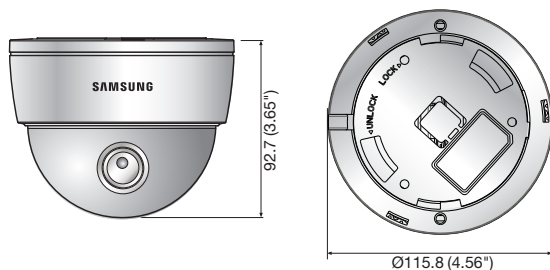

Dimensions

Unit : mm (inch)

SND-7061N/P	
VIDEO	
Imaging Device	1/2.8" 3M PS CMOS
Total Pixels	2,144(H) x 1,588(V)
Effective Pixels	2,096(H) x 1,561(V)
Scanning System	Progressive
Min. Illumination	0.4Lux (F1.2, 50IRE), 0.007Lux (Sens-up 60x)
Video Output	CVBS : 1.0Vp-p / 75Ω composite, 704 x 480(N), 704 x 576(P), for installation
LENS	
Focal Length (Zoom Ratio)	3 ~ 8.5mm (2.8x) varifocal
Max. Aperture Ratio	F1.2
Angular Field of View	H : 96°(Wide) ~ 35.3°(Tele) / V : 70.2°(Wide) ~ 27.5°(Tele)
Min. Object Distance	0.5m (1.64ft)
Focus Control	Manual
Lens Type	DC auto iris
Mount Type	Board-in type
PAN / TILT / ROTATE	
Pan Range	0° ~ 355°
Tilt Range	17° ~ 90°
Rotate Range	0° ~ 355°
OPERATIONAL	
Camera Title	Off / On (Displayed up to 15 characters)
Day & Night	Auto (Electrical) / Color / B/W
Backlight Compensation	Off / BLC
Digital Noise Reduction	SSNR (Off / On)
Motion Detection	Off / On (4 programmable zones, 3M 15fps, 2M 20fps)
Privacy Masking	Off / On (12 rectangular zones)
Sens-up (Frame Integration)	Off / Auto (2x ~ 60x)
Gain Control	Off / Low / Medium / High
White Balance	ATW / AWC / Manual / Indoor / Outdoor
Electronic Shutter Speed	Auto / A.FLK / Manual (1/30 ~ 12,000sec)
Flip / Mirror	Off / On
Intelligent Video Analytics	Tampering (3M 15fps, 2M 20fps)
Alarm I/O	Input 1ea
NETWORK	
Ethernet	RJ-45 (10/100BASE-T)
Video Compression Format	H.264, MJPEG
Resolution	3M mode - 2048 x 1536, 1920 x 1080P (Full HD), 1600 x 1200, 1280 x 1024, 1280 x 960, 1280 x 720P (HD), 1024 x 768, 800 x 600, 800 x 450, 640 x 480, 640 x 360, 320 x 240, 320 x 180 2M mode - 1920 x 1080P (Full HD), 1280 x 1024, 1280 x 960, 1280 x 720P (HD), 1024 x 768, 800 x 600, 800 x 450, 640 x 480, 640 x 360, 320 x 240, 320 x 180
Max. Framerate	3M mode - H.264 : Max. 20fps at all resolutions MJPEG : 800 x 600 ~ 320 x 180 - 20fps, 1280 x 1024 ~ 1920 x 1080 - 15fps 2048 x 1536 - 10fps 2M mode - H.264 : Max. 30fps at all resolutions MJPEG : 800 x 600 ~ 320 x 180 - 30fps, 1280 x 1024 ~ 1920 x 1080 - 15fps
Smart Codec	Yes (Area based method)
Video Quality Adjustment	H.264 : Compression level, Target bitrate level control MJPEG : Quality level control
Bitrate Control Method	H.264 : CBR or VBR, MJPEG : VBR
Streaming Capability	Multiple streaming (Up to 5 profiles)
IP	IPv4, IPv6
Protocol	TCP/IP, UDP/IP, RTP(UDP), RTP(TCP), RTSP, NTP, HTTP, HTTPS, SSL, DHCP, PPPoE FTP, SMTP, ICMP, IGMP, SNMPv1/v2c/v3(MIB-2), ARP, DNS, DDNS, QoS
Security	HTTPS(SSL) login authentication, Digest login authentication IP address filtering, User access log, 802.1x authentication
Streaming Method	Unicast / Multicast
Max. User Access	10 users at unicast mode
ONVIF Conformance	Yes (Profile S)
Webpage Language	English, French, German, Spanish, Italian, Chinese, Korean, Russian, Japanese, Swedish, Danish, Portuguese, Turkish, Polish, Czech, Rumanian, Serbian, Dutch, Croatian, Hungarian, Greek, Norwegian, Finnish
Web Viewer	Supported OS : Windows XP / VISTA / 7, MAC OS 10.7 or higher Supported Browser : Internet Explorer 7.0 or Higher, Firefox 9 or higher, Google Chrome 15 or higher, Apple Safari 5.1 or higher
Central Management Software	SmartViewer
ENVIRONMENTAL	
Operating Temperature / Humidity	-10°C ~ +55°C (+14°F ~ +131°F) / Less than 90% RH
Storage Temperature / Humidity	-30°C ~ +60°C (-22°F ~ +140°F) / Less than 90% RH
ELECTRICAL	
Input Voltage / Current	12V DC, PoE (IEEE802.3af)
Power Consumption	Max. 3.7W (12V DC), Max. 4.3W (PoE)
MECHANICAL	
Color / Material	Ivory / Plastic
Dimensions (WxH)	Ø115.8 x 92.7mm (Ø4.56" x 3.65")
Weight	345g (0.76 lb)